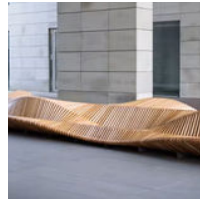

Timber/Metal Sliced Seating DKY868

Sizes: L x W x H
A: 450x120x80cm
Indoor/Outdoor
Merbau/Amboyna