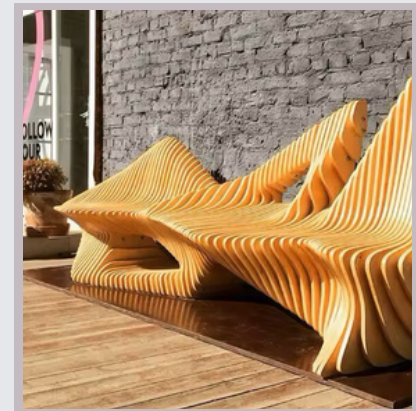

TIMBER BENCH SEATING

Our distinctive Timber Bench Seating, meticulously handcrafted from solid Amboyna Burl, guarantee that each piece is unique. Amboyna Burl, an exotic and highly durable wood, is esteemed for furniture-making. These benches are perfectly suited for a spacious foyer or as a standout feature in an art gallery or museum, and they also serve as an excellent outdoor addition for parks, gardens, and beyond.

www.thefunkyfurniturefactory.com.au

Amboyna Timber Wavy Chair DKY677B

Sizes: L x W x H
A: 400x120x80cm
B: 250x60x80cm
Indoor/Outdoor
Pine/Rubberwood
Merbau/Amboyna

Amboyna Hill Shaped Chair DKY677C

Sizes: L x W x H
A: 600x120x80cm
B: Custom size
Indoor/Outdoor
Pine/Rubberwood
Merbau/Amboyna

Amboyna Hill Shaped Chair DKY677E

Sizes: L x W x H
A: 350x90x110cm
B: 250x190x110cm
Indoor/Outdoor
Pine/Rubberwood
Merbau/Amboyna

Sliced Amboyna Timber Bench DKY677F

Sizes: L x W x H
A: 630x45x85cm
B: 400x45x85cm
Indoor/Outdoor
Pine/Rubberwood
Merbau/Amboyna