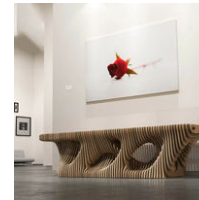

TIMBER BENCH SEATING

Our distinctive Timber Bench Seating, meticulously handcrafted from solid Amboyna Burl, guarantee that each piece is unique. Amboyna Burl, an exotic and highly durable wood, is esteemed for furniture-making. These benches are perfectly suited for a spacious foyer or as a standout feature in an art gallery or museum, and they also serve as an excellent outdoor addition for parks, gardens, and beyond.

www.thefunkyfurniturefactory.com.au

Amboyna Timber Wavy Chair DKY677B

Sizes: L x W x H
A: 400x120x80cm
B: 250x60x80cm
Indoor/Outdoor
Pine/Rubberwood
Merbau/Amboyna

Amboyna Hill Shaped Chair DKY677C

Sizes: L x W x H
A: 600x120x80cm
B: Custom size
Indoor/Outdoor
Pine/Rubberwood
Merbau/Amboyna

Amboyna Hill Shaped Chair DKY677E

Sizes: L x W x H
A: 350x90x110cm
B: 250x190x110cm
Indoor/Outdoor
Pine/Rubberwood
Merbau/Amboyna

Sliced Amboyna Timber Bench DKY677F

Sizes: L x W x H
A: 630x45x85cm
B: 400x45x85cm
Indoor/Outdoor
Pine/Rubberwood
Merbau/Amboyna

Sliced Timber Bench Seat DKY633

Sizes: L x W x H
A: 200x40x45cm
B: 400x40x45cm
Indoor/Outdoor
Pine/Rubberwood
Merbau/Amboyna

Sliced Timber Bench Seat DKY515

Sizes: L x W x H
A: 280x45x45cm
B: 160x45x45cm
Indoor/Outdoor
Pine/Rubberwood
Merbau/Amboyna