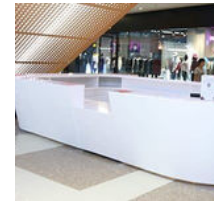

RECEPTION DESKS

Our selection includes large information-styled desks, office reception desks, personal desks, sports car themed desks, and many other uniquely shaped options. If you aim to distinguish your space from the ordinary, these desks will guarantee that your visitors always remember your premises. Additionally, they can be customised further by choosing any colour from the Pantone colour chart.

**Cobblestone Reception Desk
DKQ009**
 Sizes: L x W X H
 A: 200x140x75cm
 Material: Fibreglass
 Indoor/Outdoor
 Australia's Widest Range
 Commercial Quality

**Arched Reception Desk
DKC176**
 Sizes: L x W X H
 A: 200x65x80cm
 Material: Fibreglass
 Indoor/Outdoor
 Australia's Widest Range
 Commercial Quality

**Diamond Reception Desk
DKQ029**
 Sizes: L x W X H
 A: 350x150x100cm
 Material: Fibreglass
 Indoor/Outdoor
 Australia's Widest Range
 Commercial Quality

**Car Reception Desk
DKQ049**
 Sizes: L x W X H
 A: 250x95x85cm
 Material: Fibreglass
 Indoor/Outdoor
 Australia's Widest Range
 Commercial Quality