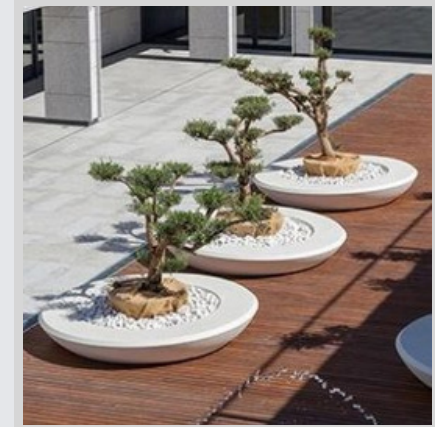

## POTS AND PLANTERS

Our Exclusive Pots and Planters are designed for both aesthetic appeal and durability, featuring an extensive range of shapes to suit any indoor or outdoor space. Crafted from premium fibreglass, we accommodate diverse planting needs from large trees to small plants, and offer full customisation with any colour from the Pantone chart, ensuring a perfect match for your design vision. If you seek a distinctive design, we can create custom pieces tailored to your specifications.