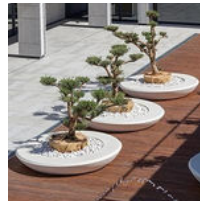

**Modern Planter Tubs  
DKH099**

Sizes: L x W X H  
 A: 134x88x37cm  
 B: 97x27x36cm  
 C: 60x40x23cm  
 Custom sizes  
 Material: Fibreglass

**Custom Rectangle Planters  
DKH510**

Sizes: L x W x H  
 A: 60x30x40cm  
 B: 80x30x60cm  
 C: 100x30x60cm  
 D: 100x30x80cm  
 Custom sizes available

**Large Tree Fork Pots  
DKH059**

Sizes: L x W x H  
 A: 50x60x180CM  
 B: 60x120x200CM  
 Custom sizes available  
 Material – Fibreglass  
 MOQ: 2pcs

**Shallow Tree Planter  
DKY841**

Sizes: Dia x H  
 A: 200x40cm  
 B : Custom sizes  
 Material: Fibreglass  
 Commercial Quality  
 Australia's Widest Range