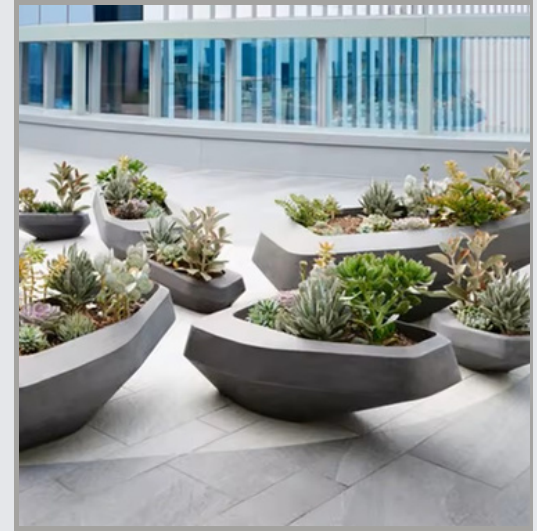

## POTS AND PLANTERS

Our Exclusive Pots and Planters are designed for both aesthetic appeal and durability, featuring an extensive range of shapes to suit any indoor or outdoor space. Crafted from premium fibreglass, we accommodate diverse planting needs from large trees to small plants, and offer full customisation with any colour from the Pantone chart, ensuring a perfect match for your design vision. If you seek a distinctive design, we can create custom pieces tailored to your specifications.