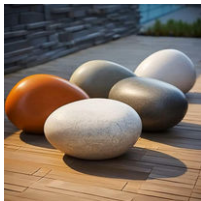

COBBLESTONE SEATING

Our Cobblestone Seating offers a one-of-a-kind design inspired by beach cobbles, seamlessly blending aesthetics with comfort. Meticulously crafted for both indoor and outdoor environments, these seats enhance any space, making them an inviting choice for public areas like shopping centres, parks or foyers.

I: 160x100x45cm convex
J: 200x120x45cm convex
K: 200x120x65cm concave
Fibreglass + Lint Fabric

Cobblestone Seating – Convex DKY454

Sizes L x W x H

A: 85x75x35cm
B: 110x85x45cm
C: 130x90x42cm
D: 150x110x42cm
E: 160x85x45cm

F: 170x120x45cm
G: 200x130x45cm
H: Table 68x68x42cm

Cobblestone Seating – Flat DKY488

Sizes: L x W x H

A: 80x50x37cm
B: 100x64x40cm
C: 120x80x50cm
D: 140x90x85cm
E: 200x120x60cm

Egg Shaped Stone Seat DKY008B