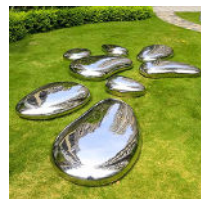

Diamond Stone Seat - DKY060

Sizes: L x W x H

A: 59x38x30cm
B: 120x56x45cm
C: 150x56x45cm

Cobblestone Seating – Droplet DKY405

Size: L x W x H

A: 82x54x32cm
B: Custom sizes

Cobblestone Seating – Stainless DKY560