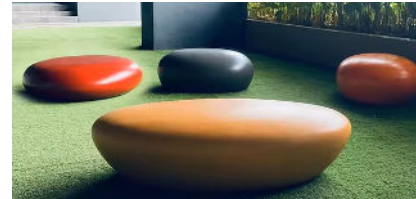

COBBLESTONE SEATING

Our Cobblestone Seating offers a one-of-a-kind design inspired by beach cobbles, seamlessly blending aesthetics with comfort. Meticulously crafted for both indoor and outdoor environments, these seats enhance any space, making them an inviting choice for public areas like shopping centres, parks or foyers.

www.thefunkyfurniturefactory.com.au

Cobblestone Seating – Soft DKY406

Sizes L x W x H

A: 50x37x33cm convex
B: 60x40x40cm convex
C: 70x45x40cm convex
D: 80x60x40cm concave

E: 82x54x32cm flat
F: 100x65x40cm concave
G: 120x80x47cm concave
H: 140x90x60cm concave

I: 160x100x45cm convex
J: 200x120x45cm convex
K: 200x120x65cm concave
Fibreglass + Lint Fabric

Cobblestone Seating – Convex DKY454

Sizes L x W x H

A: 85x75x35cm
B: 110x85x45cm
C: 130x90x42cm
D: 150x110x42cm
E: 160x85x45cm

F: 170x120x45cm
G: 200x130x45cm
H: Table 68x68x42cm

Cobblestone Seating – Flat DKY488

Sizes: L x W x H

A: 80x50x37cm
B: 100x64x40cm
C: 120x80x50cm
D: 140x90x85cm
E: 200x120x60cm

Egg Shaped Stone Seat DKY008B