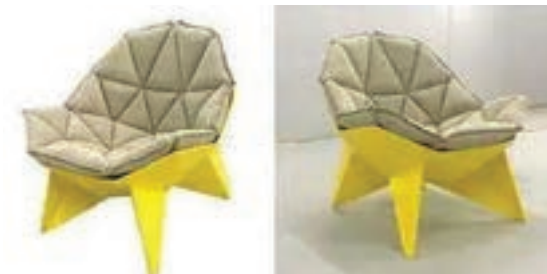

UPHOLSTERED WATER CHESTNUT
SHAPED CHAIRS
DKY201

SIZE: 88*88*80CM