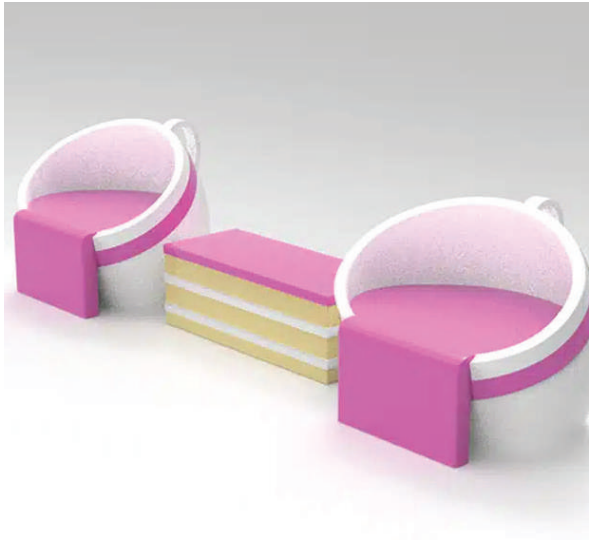

COFFEE CUP AND CAKE SEATING  
**DKY009**

HALF CUP CHAIR  
**DKY006**

Size: 62\*61\*70CM

COFFEE CUP SEATING  
**DKY230**

Size: 130\*100CM

COFFEE CUP CHAIR  
**DKY228**

Size: 160\*H100CM

FIBERGLASS COFFEE CHAIR  
**DKY232**

Size: 120\*100\*90CM

FIBERGLASS COFFEE CHAIR  
**DKY229**

Size: 130\*130CM

Fiberglass Coffee Cup Chair  
**DKY076**

size: 108\*108\*145cm

FIBERGLASS COFFEE CHAIR  
**DKY231**

Size: 180\*H125CM

COFFEE CUP AND  
CAKE SEATING  
**DKY010**