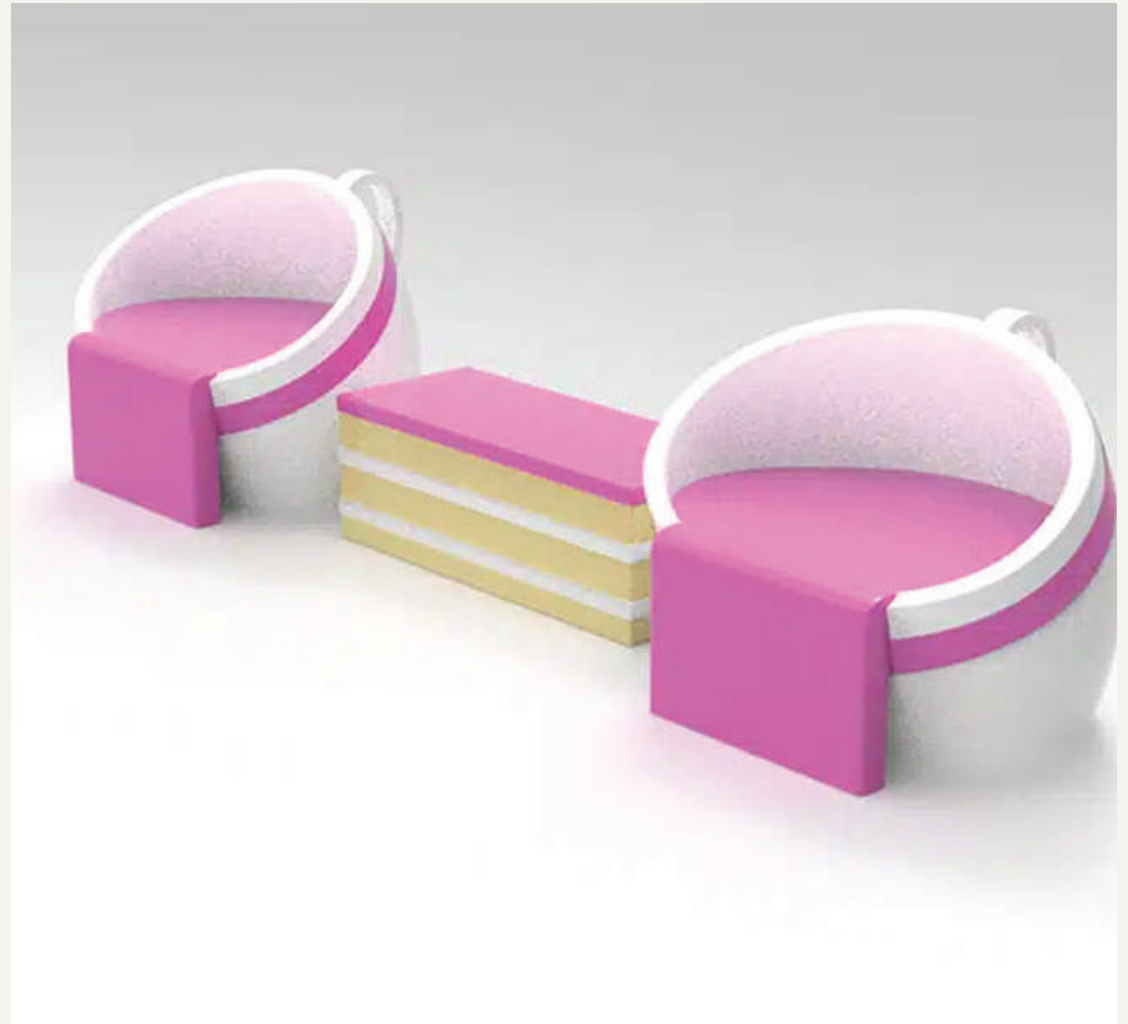

COFFEE CUP SEATING

Can you imagine seating in the shape of a coffee or tea cup? We have just the thing for any coffee shop or restaurant that will make it totally stand out from the ordinary. We even have 2 cups with a cake combination which looks sensational. These together with a myriad of colours certainly will make anybody looking for your shop being able to identify it immediately.