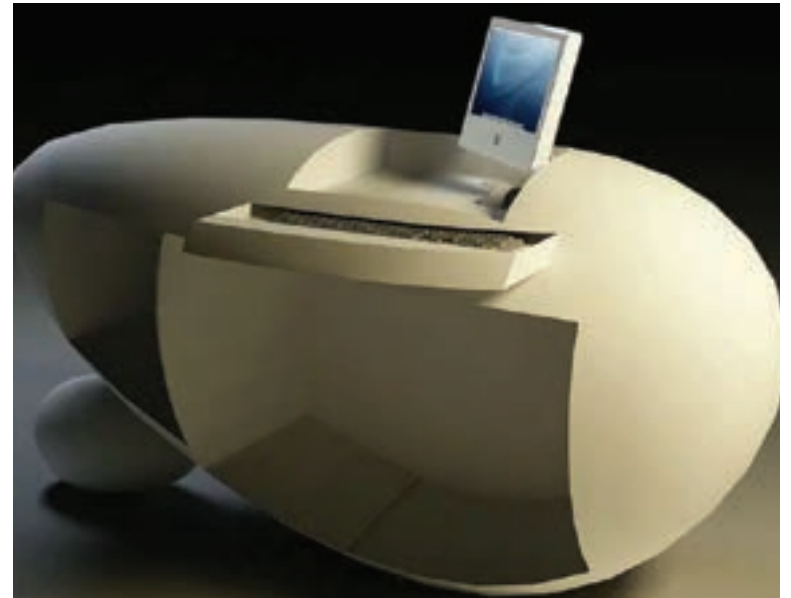

RECEPTION DESKS

We have large information styled desks, office reception desks, personal desks, ferrari styled desks and many other outstandingly different shaped desks available. If you are looking to stand out from the mundane then these will ensure your visitors never forget your premises. They can be further individualized by adding any colour of the rainbow you might choose.