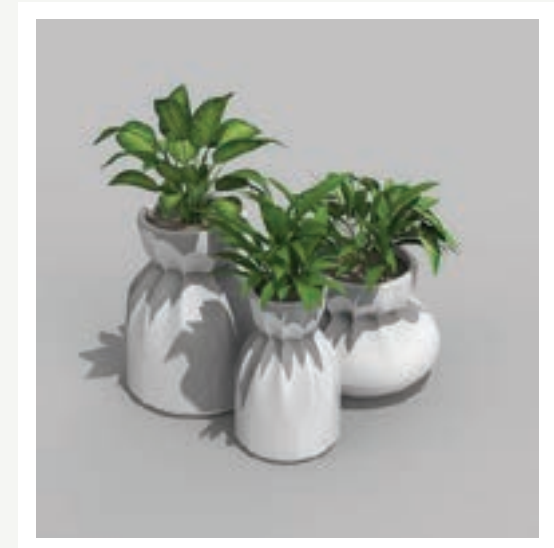

EXCLUSIVE FIBREGLASS POTS

Our standard exclusive Fibreglass Pots of 50+ models is the largest in Australia. These pots are for commercial use so they are designed and manufactured for a longlife. They can be had with any colour combination from the pantone colour card.

Similarly to our planters should you require a special design we are able to manufacture it to fulfill your needs These can be used Indoors or outdoors and you can be confident that they will standup to all conditions particularly against UV rays.